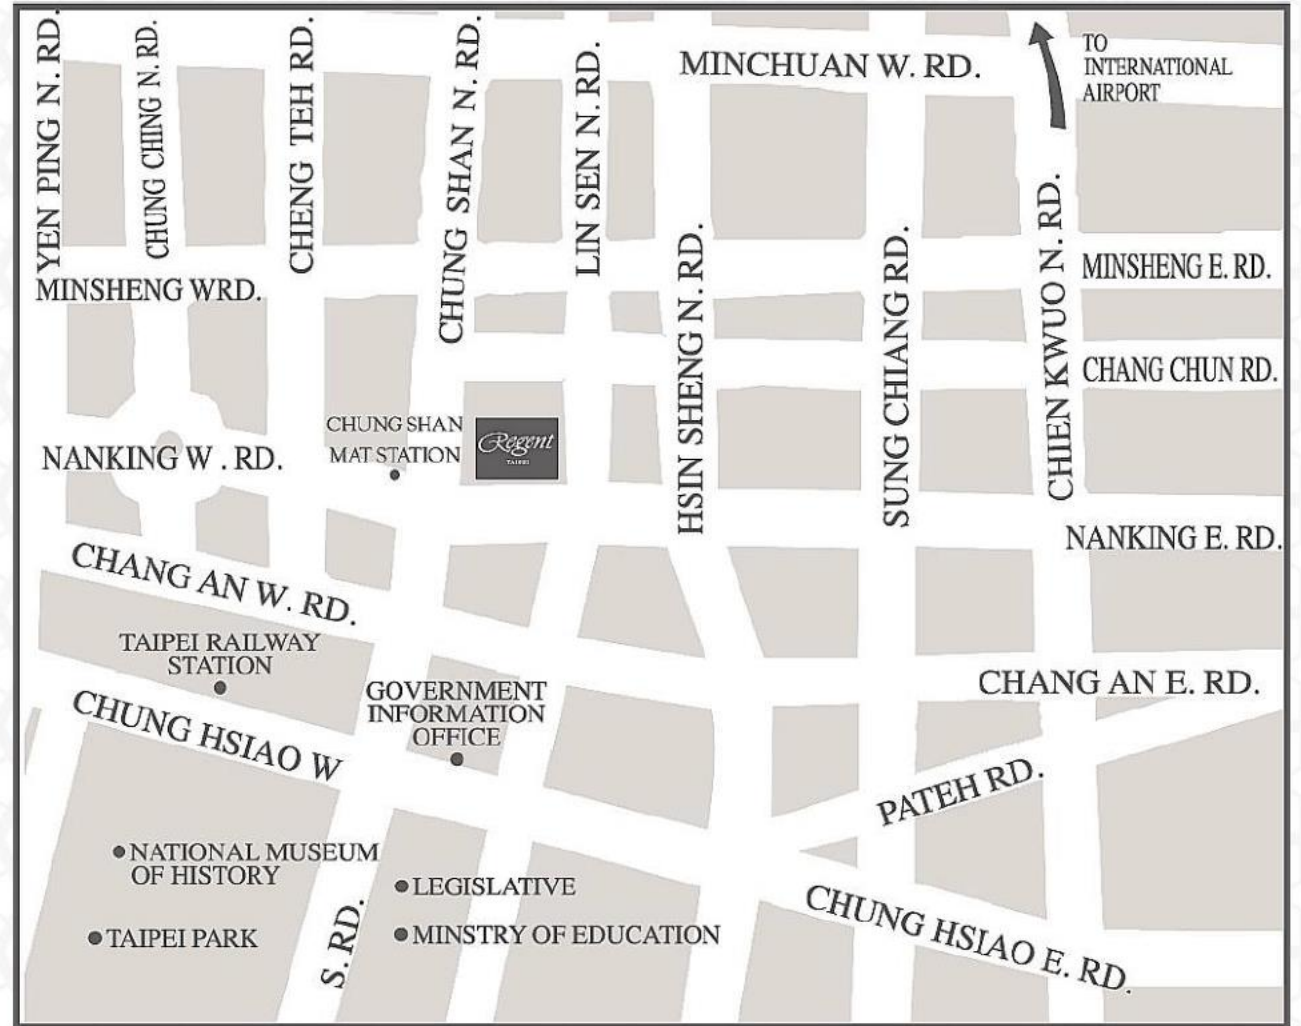

# Conference Venue: Regent Taipei Hotel

## LOCATION

Our superb downtown location is just a short walk from the city's main attractions and accessible via excellent transport links.

- In the heart of Taipei's main commercial district
- Overlooking the city and leafy parks
- 50-minutes drive from Taiwan Taoyuan International Airport
- 5-minutes walk to Zhongshan MRT station
- Easily accessible via the Taipei main railway station