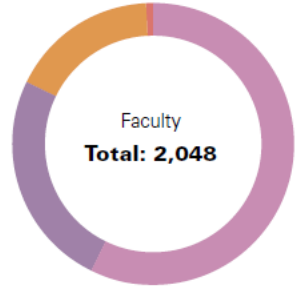

Number of Faculty and Staff

Faculty and Staff **5,727** people

Professors	1,173	57%
Associate Professors	516	25%
Assistant Professors	343	17%
Lecturers	16	1%