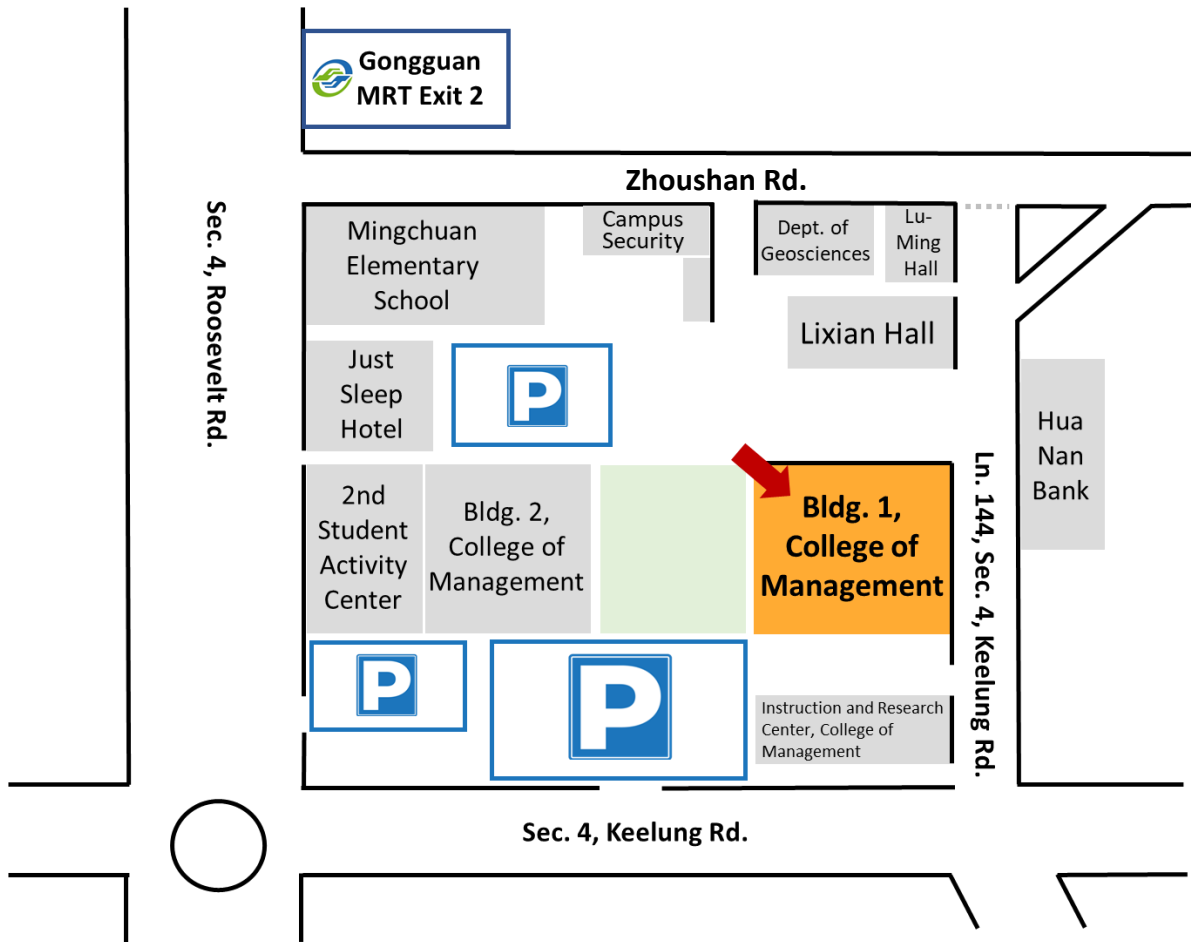

Location

Address:

Building 1, College of Management, National Taiwan University
No. 50, Lane 144, Section 4, Jilong Rd, Da'an District,
Taipei 10617, Taiwan

Click: [Google Map](#), [MRT Route Map](#)

MRT	Exit 2, Gongguan Station, Songshan-Xindian Line
Bus	Route 1, 52, 74, 207, 208, 236, 251, 252, 253, 254, 278, 280, 284, 290, 311 505, 530, 606, 642, 644, 648, 660, 668, 801, 907, G1, G13 to MRT Gongguan Station