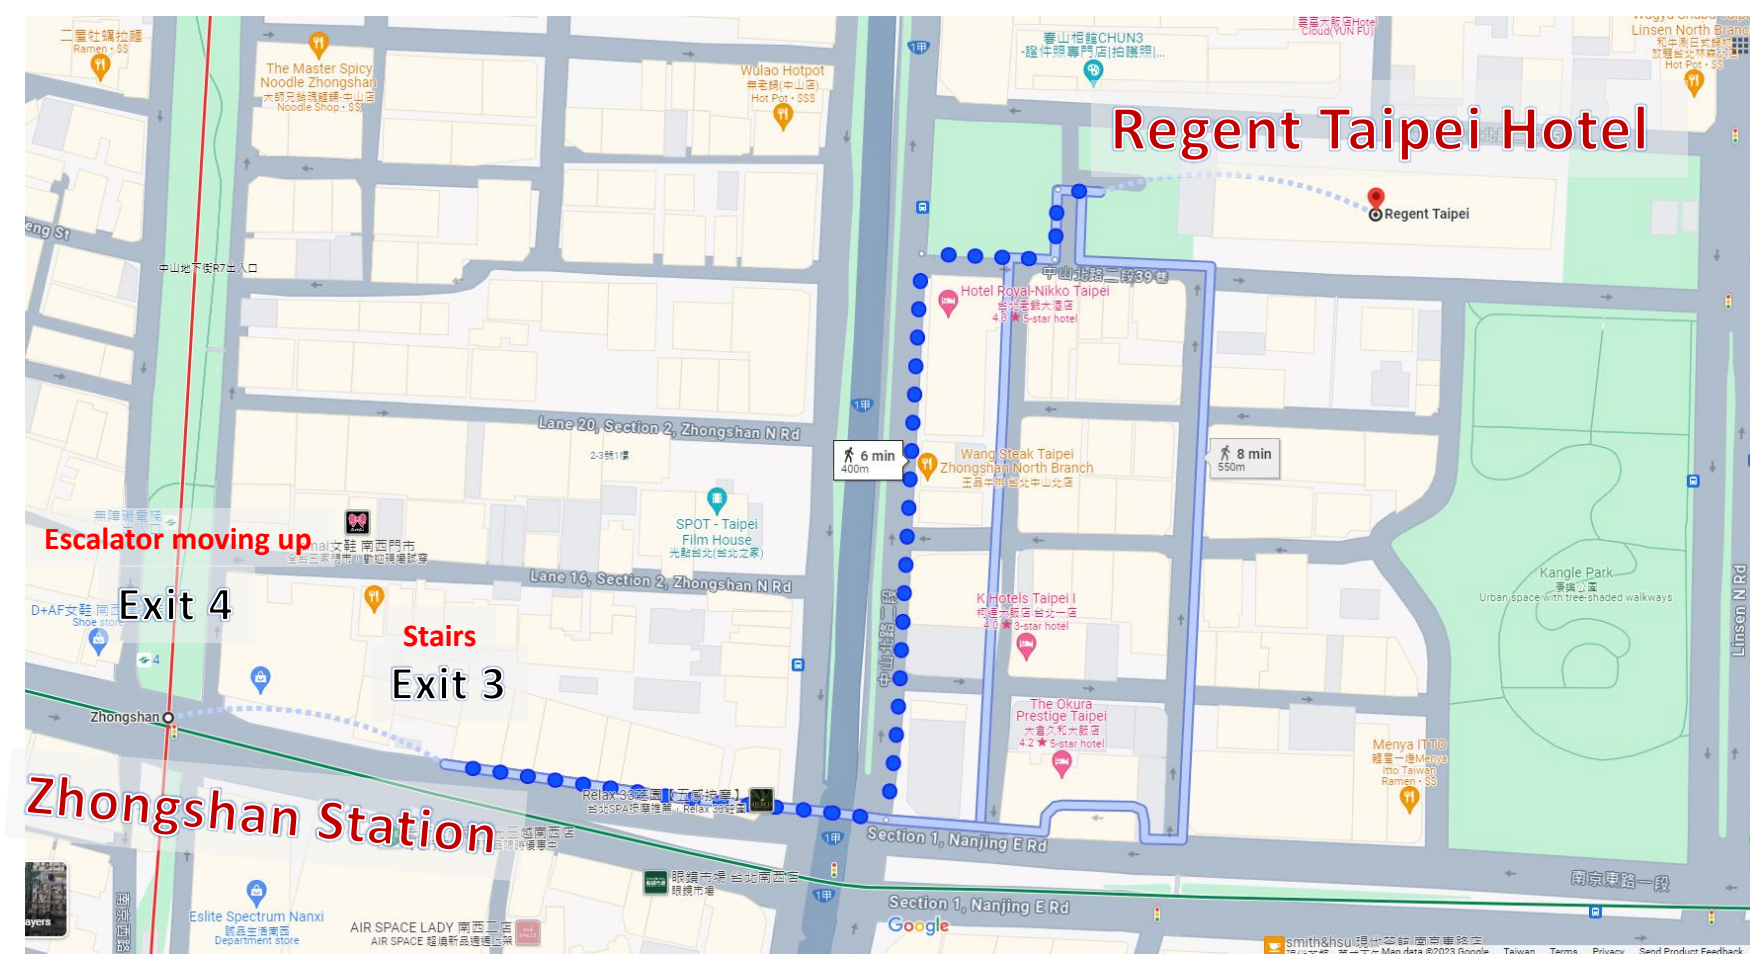

Address: No. 3, Ln. 39, Sec. 2 Zhongshan N. Rd., Taipei 104, Taiwan

Click: [Google Map](#), [MRT Route Map](#)

MRT	Exit 3 or 4, Zhongshan Station, Tamsui–Xinyi Line
Bus	Route 218、220、221、227、247、260、261、287、310、40、636、659 to Ambassador Hotel station, and it's about a 3-minute walk to reach your destination.