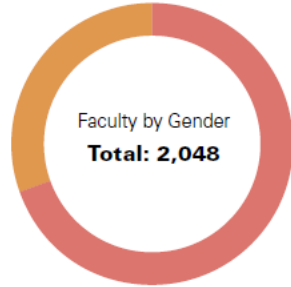

Male	1,425	70%
Female	623	30%