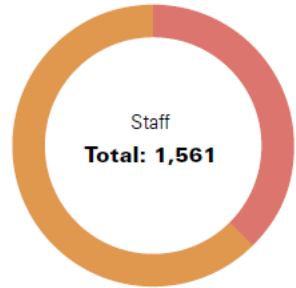

Full-Time Staff (Including Rare Technicians)	589	38%
Contract Employees	972	62%