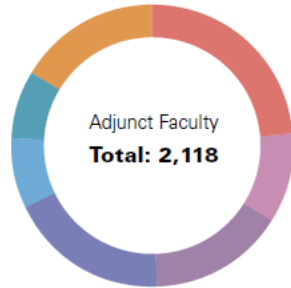

Adjunct Faculty	502	24%
Associate Professors	221	10%
Assistant Professors	325	15%
Lecturers	391	18%
Specialists and Teachers	171	8%
Research Fellows	166	8%
Clinical Teachers	342	16%

Data as of September 30, 2022

Global NTU

- 4,020 international students from **89** countries (including international students, students from Mainland China, international degree students, dual degree students, exchange/visiting/short-term students, and Chinese language students)
- **642** partner universities
- **703** student exchange programs in **51** countries and **407** schools

Social Responsibility

Every year NTU has over **50** social service teams which are joined by around 1,300 students and serve more than 4,000 people. Service hours surpass **76,000**.

Worry-Free Learning

NTU used self-financing and fundraising drives to raise more than **NT$ 400 million** for scholarships and grants (exclusive of all kinds of government grants, public scholarships and grants, and emergency aid), benefiting more than 15,000 students.